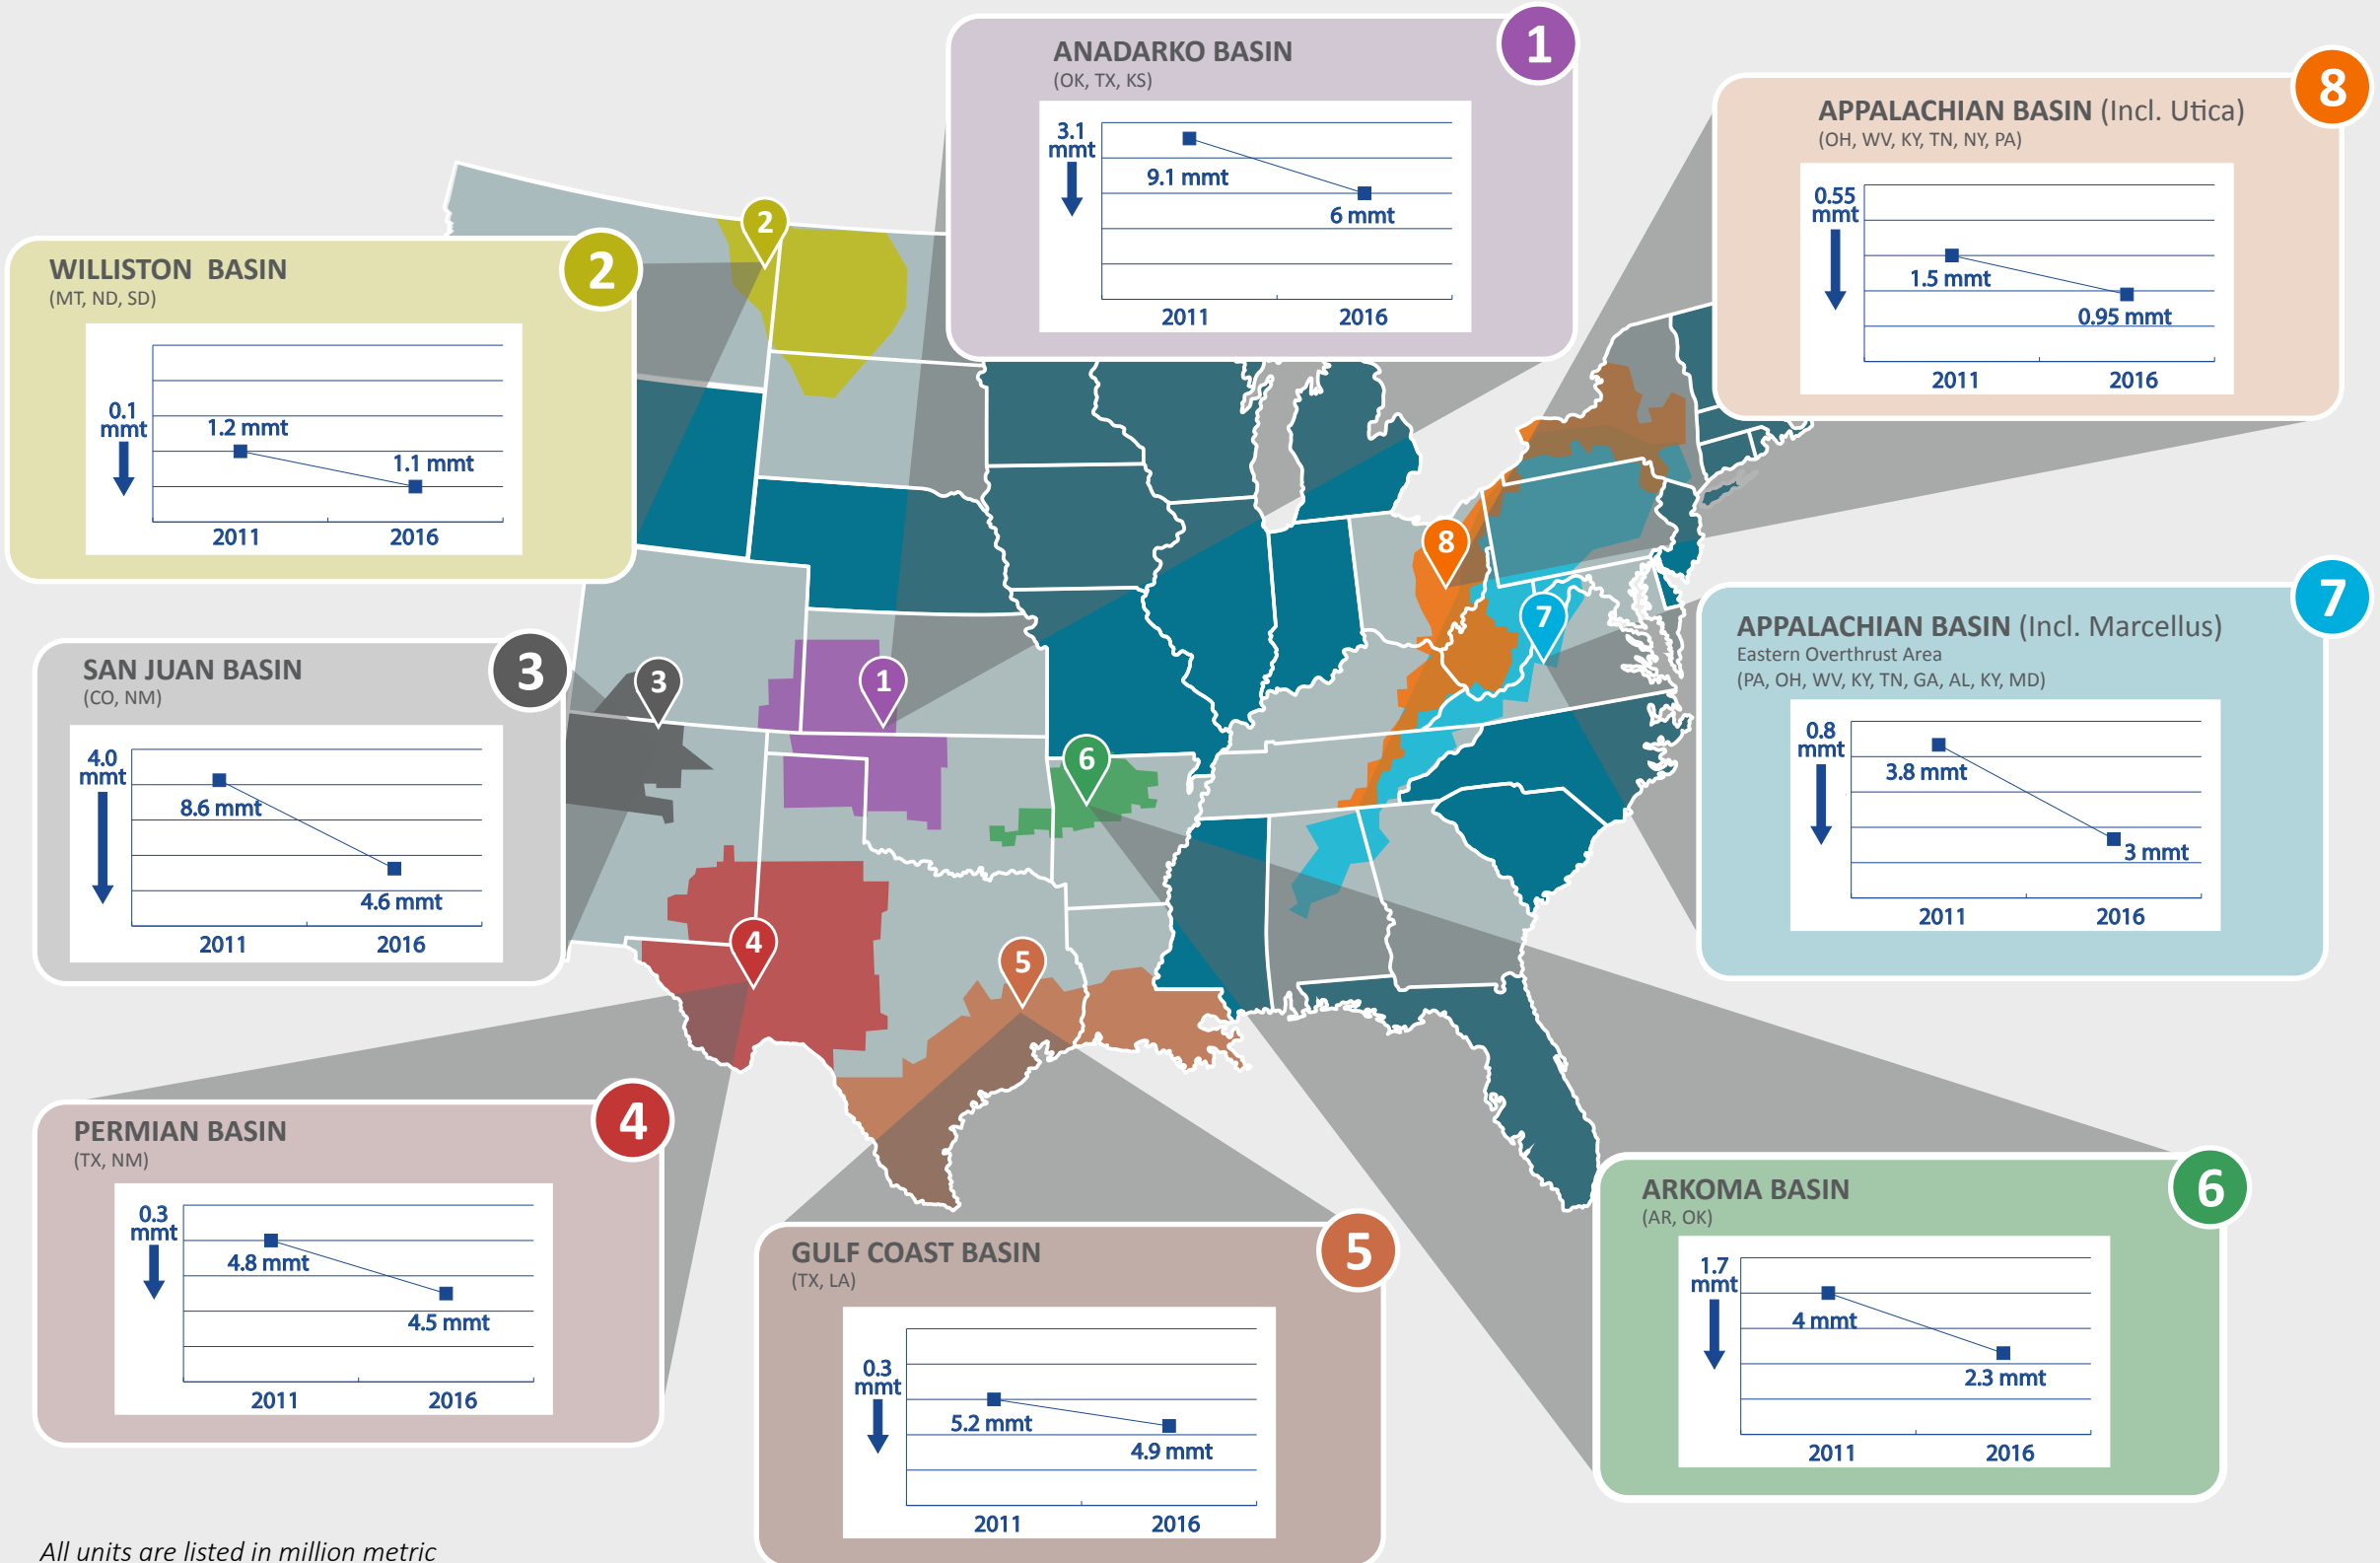

Methane Emissions Decline in Top Oil and Gas Basins

All units are listed in million metric tons (mmt) CO₂ equivalent

Source: EPA Greenhouse Gas Reporting Program, 2017